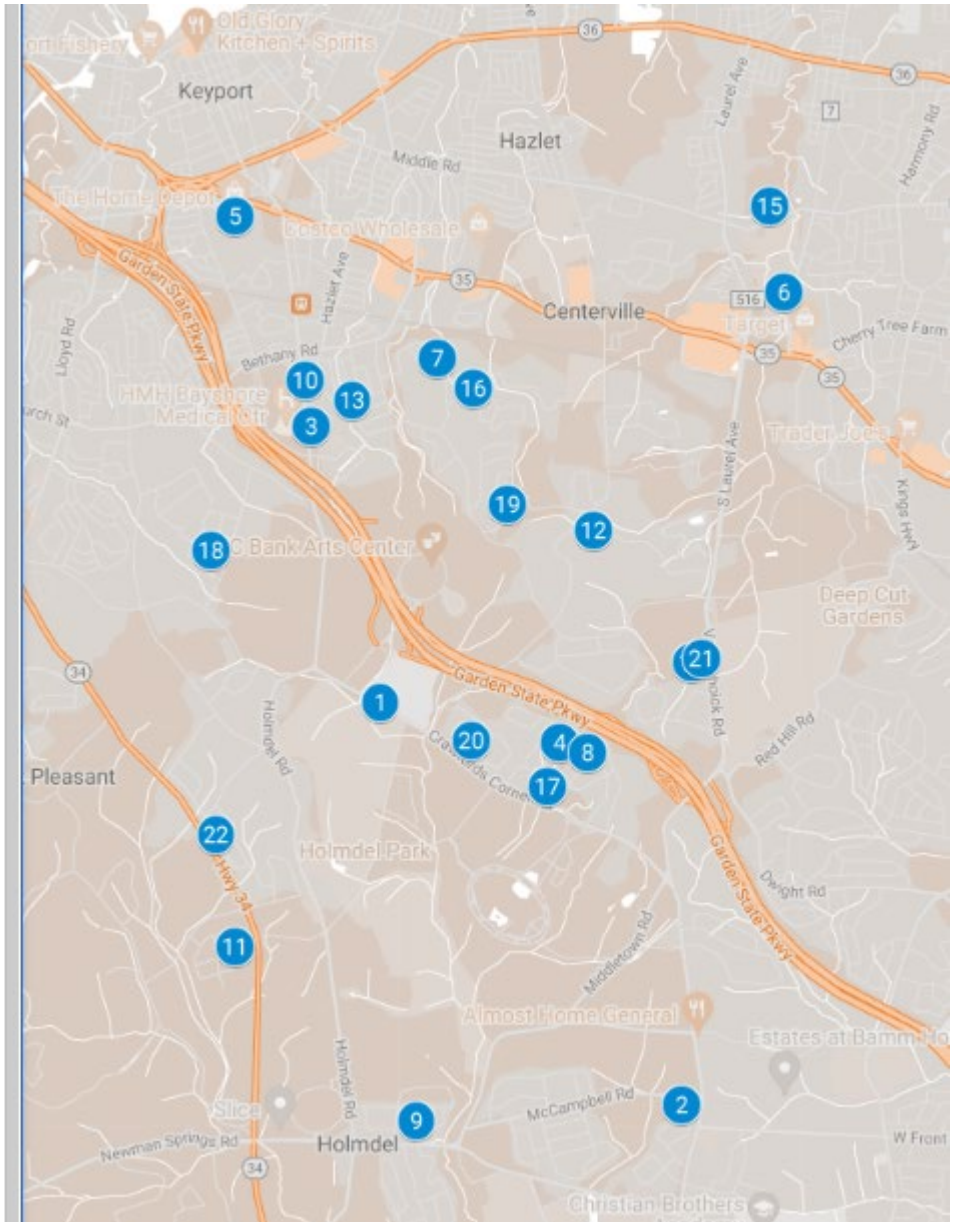

HOLMDEL TOWN - WIDE GARAGE SALE

2024 HOLMDEL Garage Sale

- 1 24 Crawfords Corner Road, Holmdel
- 2 9 McCampbell Road, Holmdel
- 3 737 Holmdel Road, Holmdel
- 4 23 Deercrest Drive, Holmdel
- 5 4 Field Point Drive, Holmdel
- 6 31 Ambrose Lane, Holmdel
- 7 8 Cinnamon Court, Holmdel
- 8 6 White Birch Lane, Holmdel
- 9 4 Gary Court, Holmdel
- 10 718 Holmdel Road, Holmdel
- 11 13 Sweet Briar Lane, Holmdel
- 12 48 Takolusa Drive, Holmdel
- 13 5 Deerfield Road, Holmdel
- 14 16 Winchester Lane, Holmdel
- 15 17 Maria Court Holmdel
- 16 10 Briarcliff Lane, Holmdel
- 17 5 S Park Court, Holmdel
- 18 8 Lori Lane, Holmdel
- 19 11 Mount Drive, Holmdel
- 20 17 Yellow Brook Road, Holmdel
- 21 5 Remington Court, Holmdel
- 22 6 Ashley Drive, Holmdel

VIEW ON GOOGLE MAPS for directions, times and items for sale